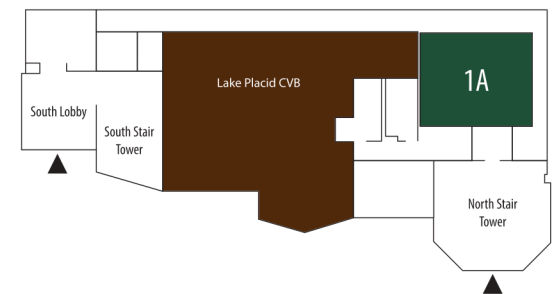

CONFERENCE CENTER *at*
LAKE PLACID

Level	Room
1A	North Elba
2A	Lussi Ballroom A
2B	Lussi Ballroom B
2C	Lussi Ballroom C
2D	Lussi Ballroom D
2E	Entire Lussi Ballroom
2F	Legacy
2G	Edelweiss
2H	Excelsior
2I	Hall of Fame

Level	Room
2J	1932 Jack Shea Arena
2K	1980 Herb Brooks Arena
2L	Mezzanine
2M	USA Rink
3A	State Room
3B	Van Hoevenberg
3C	Intervale
3D	Whiteface
3E	Gore
3F	Lookout Gallery

Level III

Level II

Level II

Level I