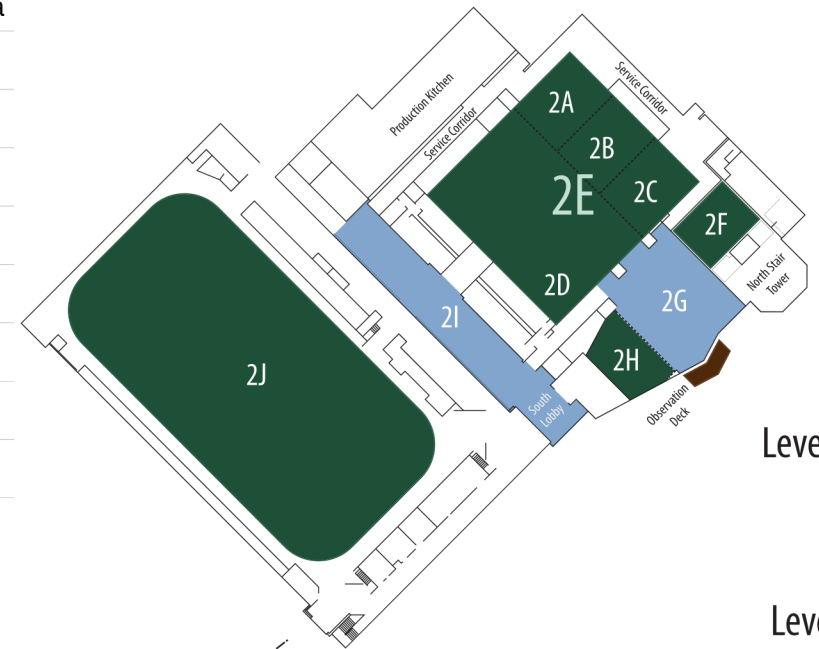

CONFERENCE CENTER *at*
LAKE PLACID

Level	Room
1A	North Elba
2A	Lussi Ballroom A
2B	Lussi Ballroom B
2C	Lussi Ballroom C
2D	Lussi Ballroom D
2E	Entire Lussi Ballroom
2F	Legacy
2G	Edelweiss
2H	Excelsior
2I	Hall of Fame

Level	Room
2J	1932 Jack Shea Arena
2K	1980 Herb Brooks Arena
2L	Mezzanine
2M	USA Rink
3A	State Room
3B	Van Hoevenberg
3C	Intervale
3D	Whiteface
3E	Gore
3F	Lookout Gallery

Level III

Level II

Level II

Level I