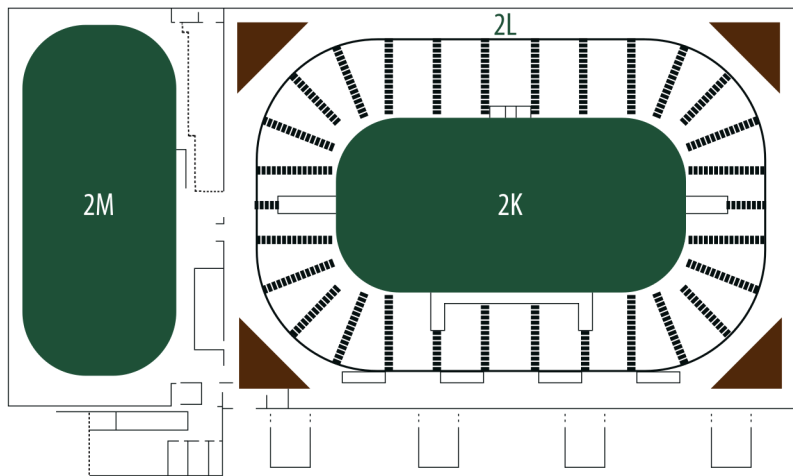

CONFERENCE CENTER *at*
LAKE PLACID

Level	Room
1A	North Elba
2A	Lussi Ballroom A
2B	Lussi Ballroom B
2C	Lussi Ballroom C
2D	Lussi Ballroom D
2E	Entire Lussi Ballroom
2F	Legacy
2G	Edelweiss
2H	Excelsior
2I	Hall of Fame

Level	Room
2J	1932 Jack Shea Arena
2K	1980 Herb Brooks Arena
2L	Mezzanine
2M	USA Rink
3A	State Room
3B	Van Hoevenberg
3C	Intervale
3D	Whiteface
3E	Gore
3F	Lookout Gallery

Level III

Level II

Level II

Level I