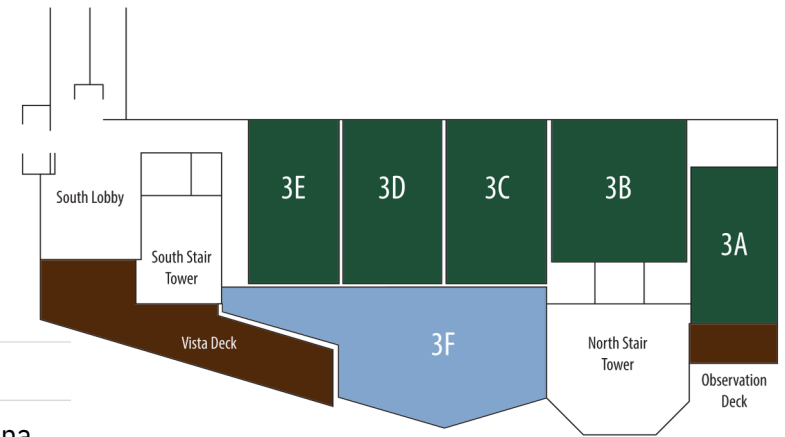

CONFERENCE CENTER *at*
LAKE PLACID

Level	Room
1A	North Elba
2A	Lussi Ballroom A
2B	Lussi Ballroom B
2C	Lussi Ballroom C
2D	Lussi Ballroom D
2E	Entire Lussi Ballroom
2F	Legacy
2G	Edelweiss
2H	Excelsior
2I	Hall of Fame

Level	Room
2J	1932 Jack Shea Arena
2K	1980 Herb Brooks Arena
2L	Mezzanine
2M	USA Rink
3A	State Room
3B	Van Hoevenberg
3C	Intervale
3D	Whiteface
3E	Gore
3F	Lookout Gallery

Level III

Level II

Level II

Level I